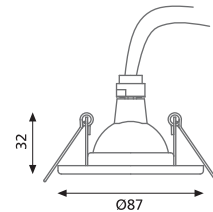

DIBUJO TÉCNICO | TECHNICAL DRAWING