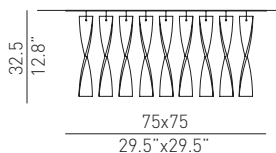

incasso / recessed 66x66

model **pl aura g 30 inc**
watt 4 x max 100 w
bulbs QT-32
socket 4 x E27
marks