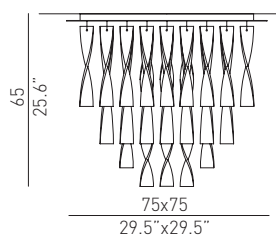

model **pl aura p 30**
watt 4 x max 100 w
bulbs QT-32
socket 4 x E27
marks

model **pl aura g 30**
watt 4 x max 100 w
bulbs QT-32
socket 4 x E27
marks

model **pl aura p 30 inc**
watt 4 x max 100 w
bulbs QT-32
socket 4 x E27
marks

model **pl aura g 30 inc**
watt 4 x max 100 w
bulbs QT-32
socket 4 x E27
marks

aura

model **pl aura p**
watt 4 x max 100 w
bulbs QT-32
socket 4 x E27
marks

model **pl aura g**
watt 4 x max 100 w
bulbs QT-32
socket 4 x E27
marks

model **pl aura p inc**
watt 4 x max 100 w
bulbs QT-32
socket 4 x E27
marks

model **pl aura g inc**
watt 4 x max 100 w
bulbs QT-32
socket 4 x E27
marks