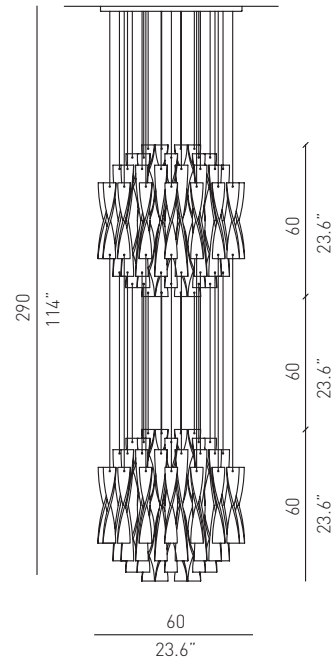

model **sp aura 60/2**
watt 2 x 250 w
bulbs QT-32
socket 2 x E27
marks