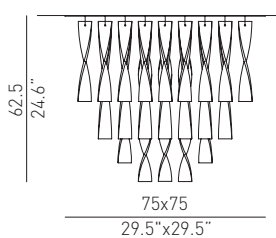

incasso / recessed 66x66

model **pl aura g inc**
watt 4 x max 100 w
bulbs QT-32
socket 4 x E27
marks