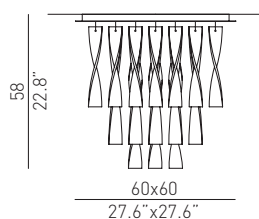

aura

model **pl aura p**
watt 4 x max 100 w
bulbs QT-32
socket 4 x E27
marks